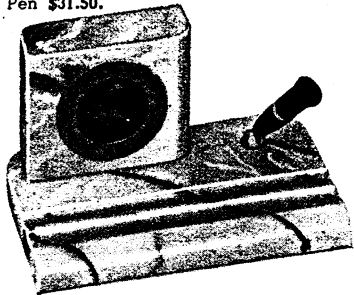

T109 GTOTE. Colored Pedrara Onyx with two pencil grooves. 8 x 4 3/4 inches. Base ONLY, without clock, with TWO LIFETIME Pens $25.00.
T108-562 GODAS. Base and clock combination as illustrated below with one LIFETIME Pen $31.50.

**T109
AND
T108 - 562**